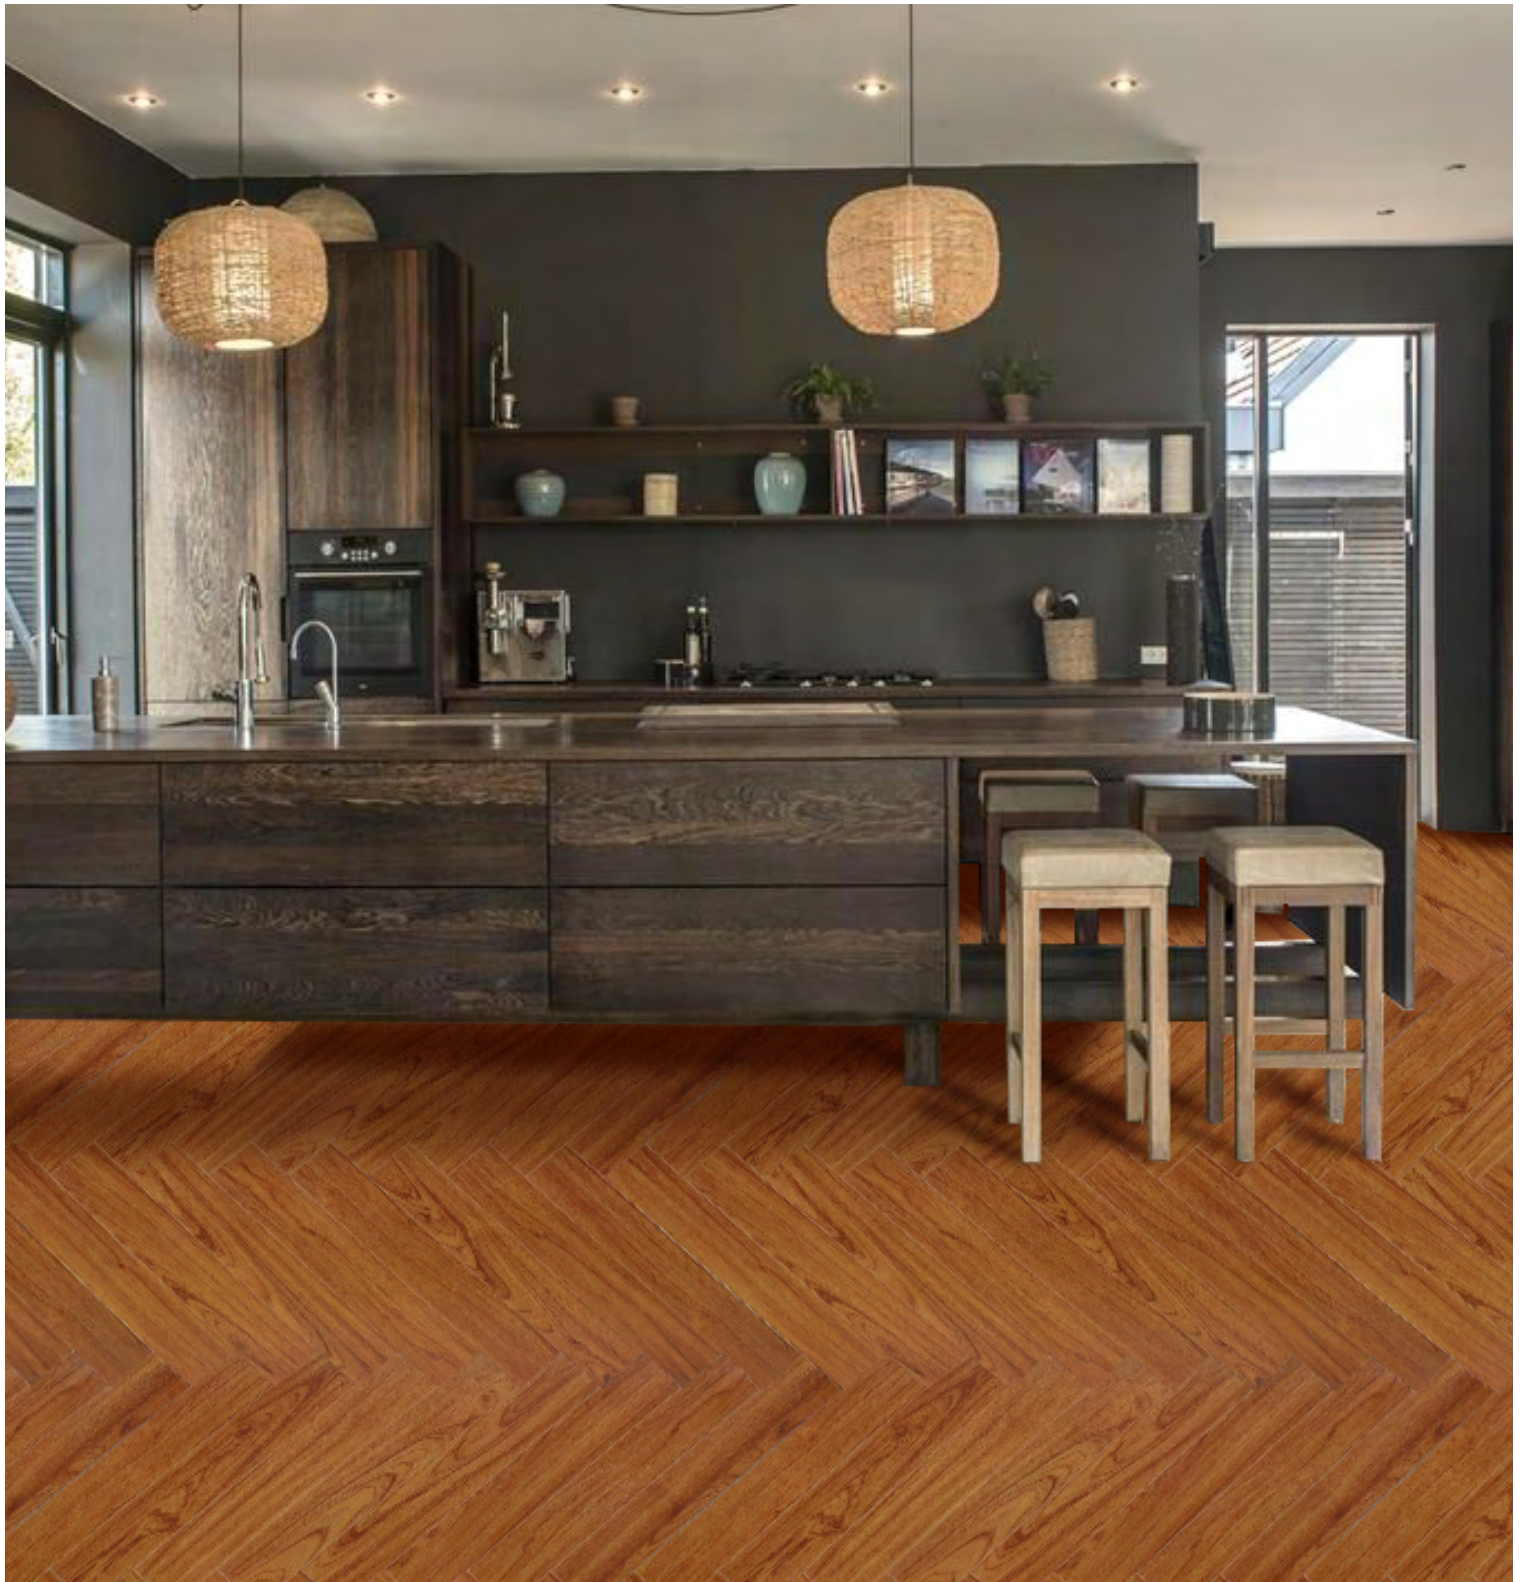

Environment Friendly

- ✓ Above Grade
- ✓ On Grade
- ✓ Below Grade

IN PICTURE : TEAK MADAGASCAR

Length.	606mm
Width	101mm
Total Thickness	8mm
Locking	Click
Edges/Ends	V- Groove
Finish.	Authentic Natural Texture
Qty. Per Carton	23.715 Sq ft
Application	Residential / Light Commercial