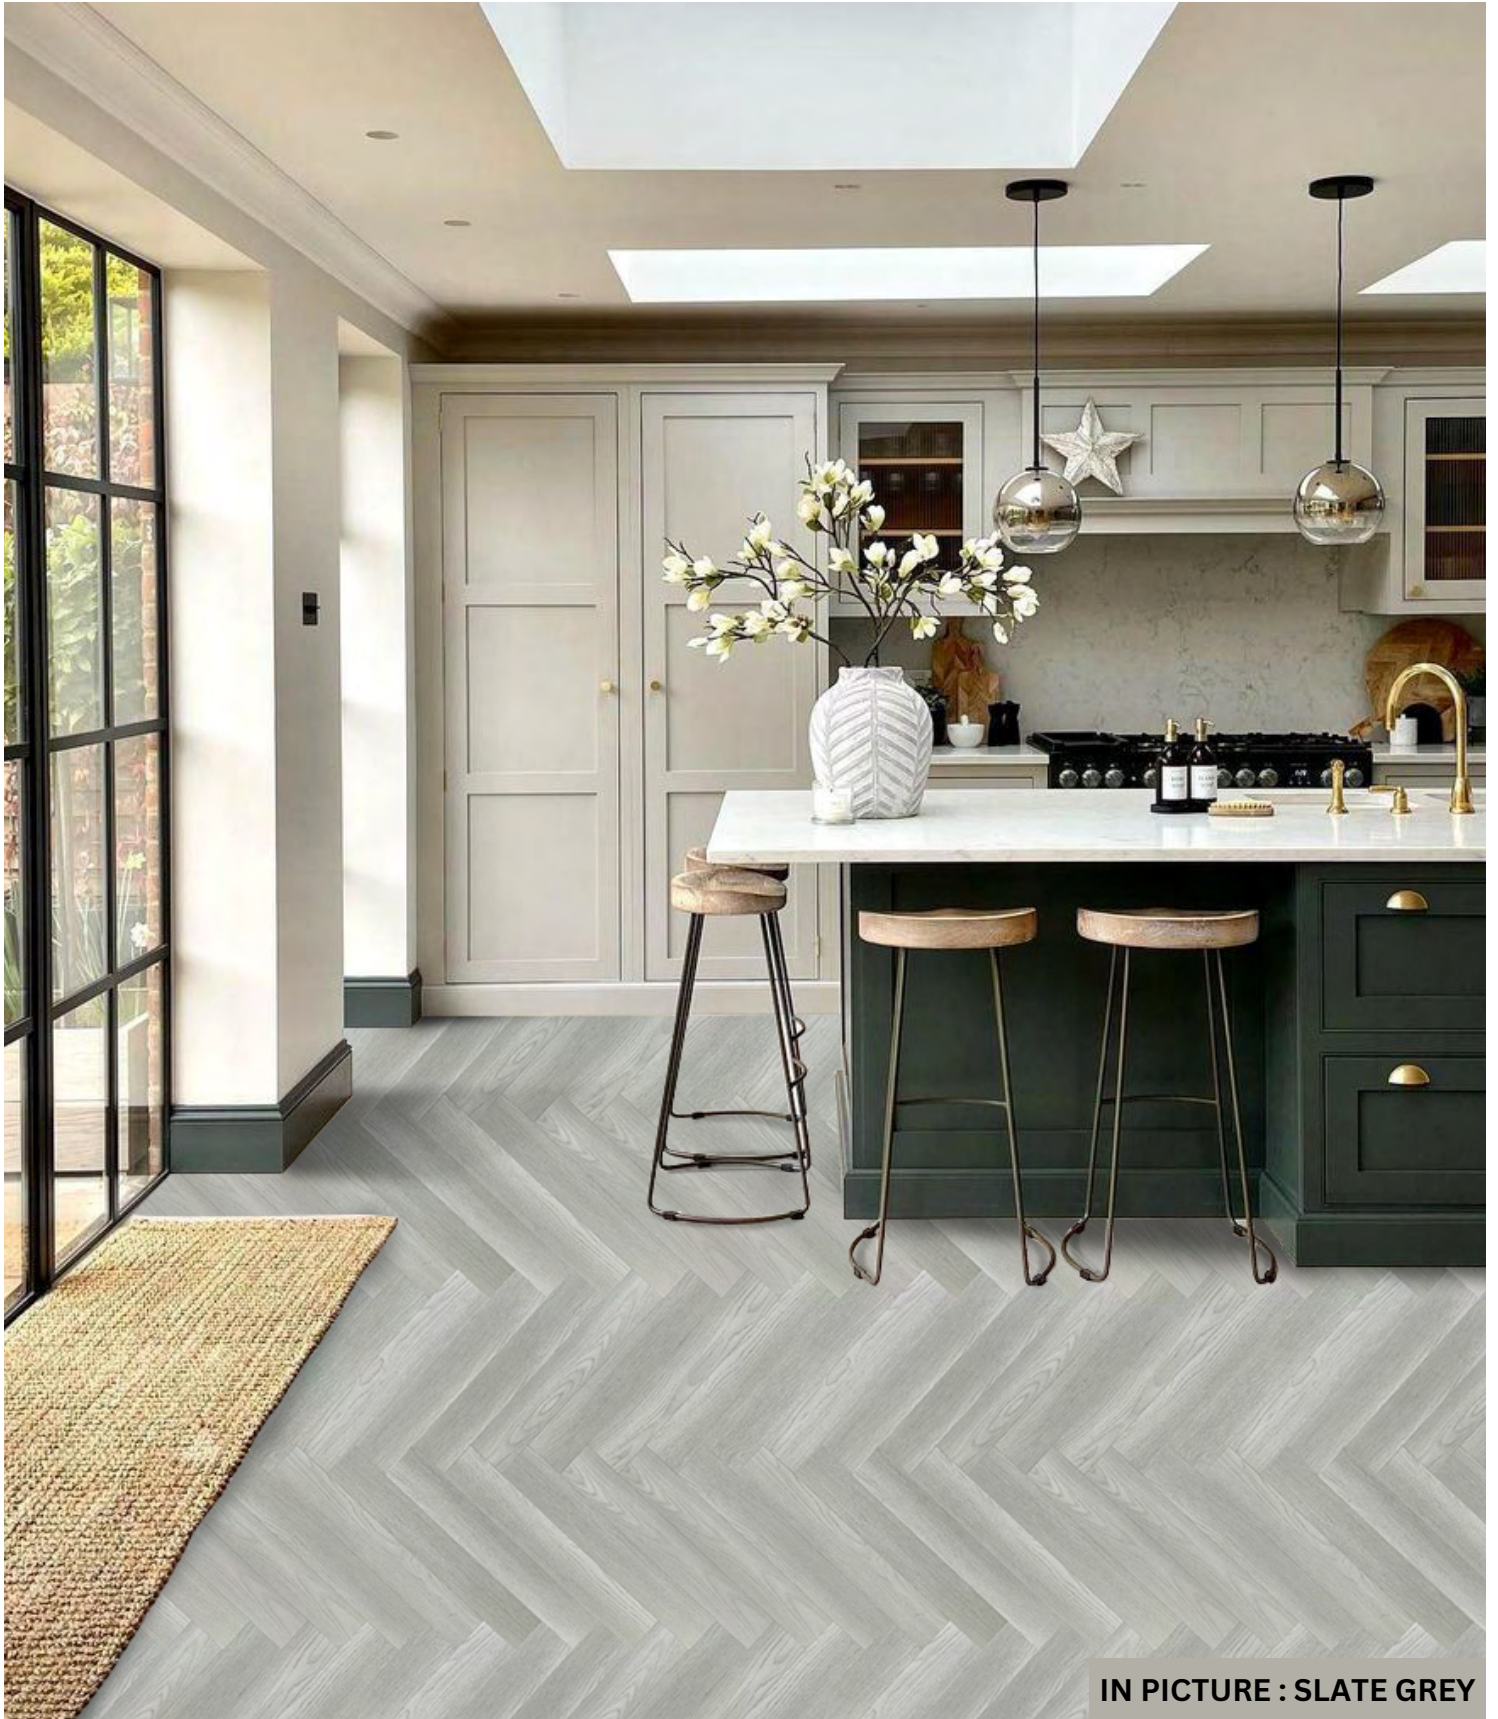

AURORA

Herringbone Laminate Floors

IN PICTURE : SLATE GREY

WHAT IS AURORA

FLOORS&ME has always searched global trends to adapt and bring the most exciting and unique ranges to its customers. Now , We are ready to introduce AURORA. The definitive range of herringbone laminate floors